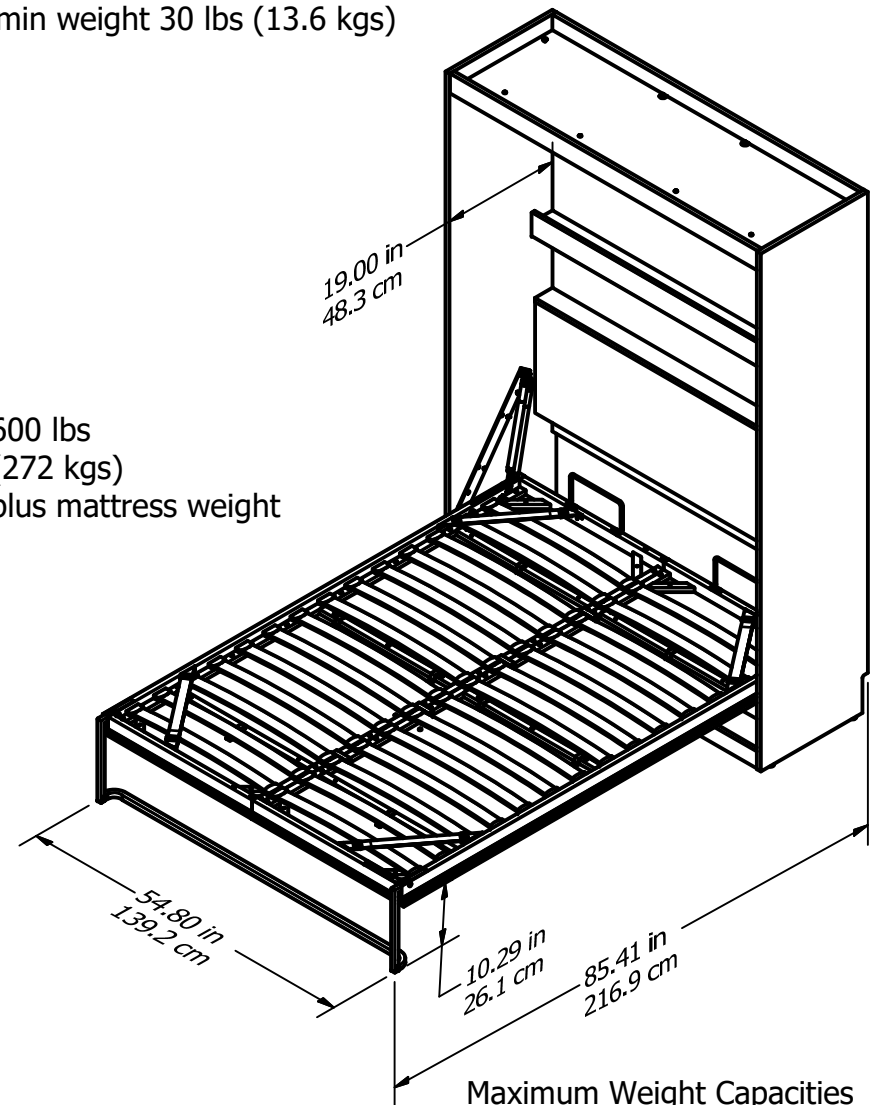

4354

Wood Breakdown:
PB 52% & 3% MDF
Total storage: 44.51 cubic feet

Overall Product Size:
58.11 in. W x 19.69 in. D x 82.60 in. H
147.6 cm W x 50 cm D x 209.8 cm H

FULL SIZE MATTRESS

- * up to 10" thick
- * max weight 60 lbs (27.2 kgs)
- * min weight 30 lbs (13.6 kgs)

Maximum Weight Capacities
Unit Weight: 328lbs. (148.78kg)