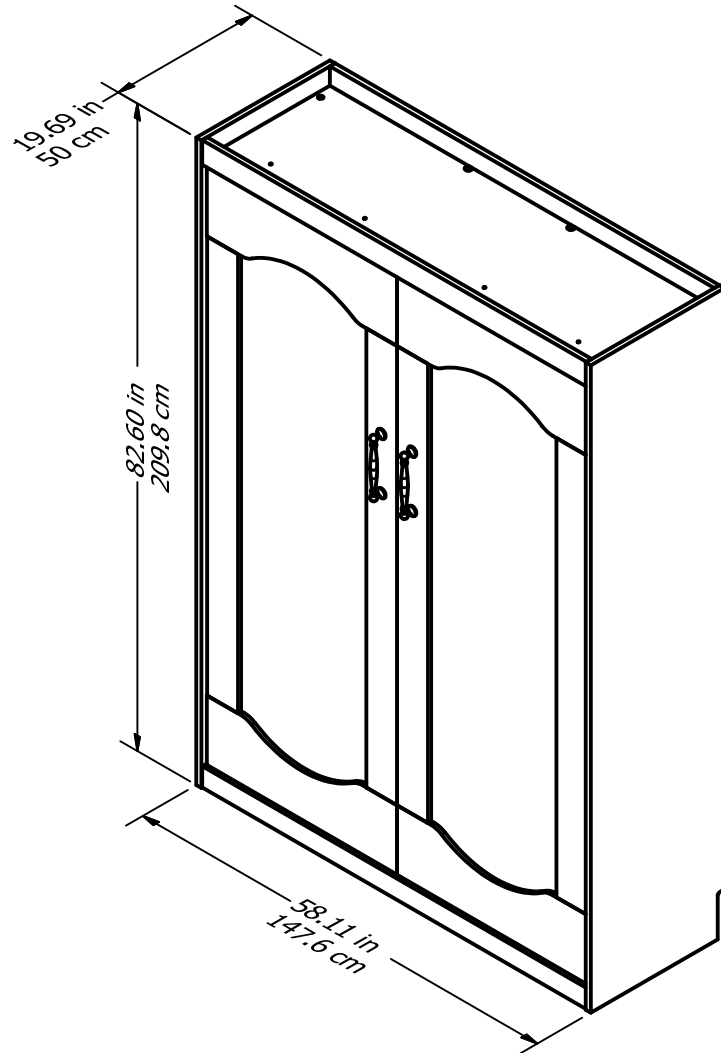

4354

Wood Breakdown:
PB 52% & 3% MDF
Total storage: 44.51 cubic feet

Overall Product Size:
58.11 in. W x 19.69 in. D x 82.60 in. H
147.6 cm W x 50 cm D x 209.8 cm H

FULL SIZE MATTRESS

- * up to 10" thick
- * max weight 60 lbs (27.2 kgs)
- * min weight 30 lbs (13.6 kgs)

Maximum Weight Capacities
Unit Weight: 328lbs. (148.78kg)